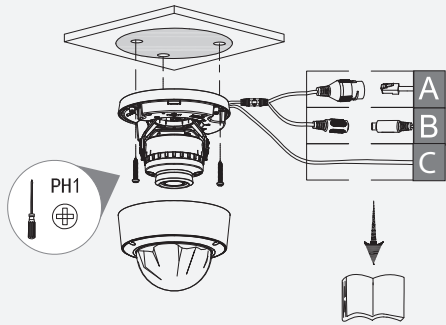

# Dome Network Camera

Installation Guide

V1.0.1

1

1.1

1.2

2

2.1

①

②

③

2.2

①

②

③

**A** Optional