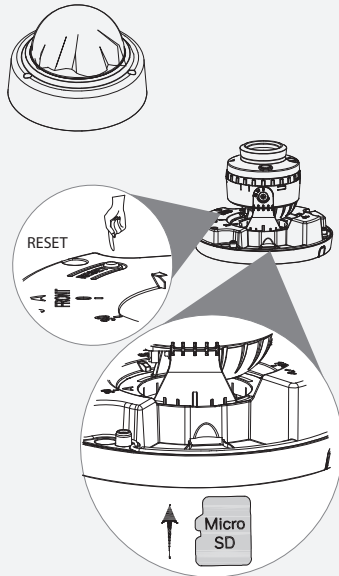

# Dome Network Camera

Installation Guide

V1.0.1

1

1.1

1.2

2

2.1

①

②

③

2.2

①

②

③

**A** Optional