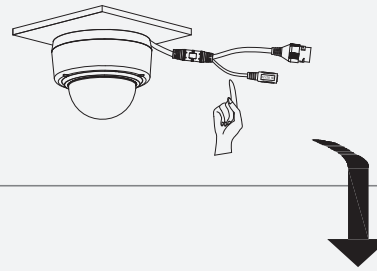

# Dome Network Camera

Installation Guide

V1.0.1

1

1.1

1.2

2

2.1